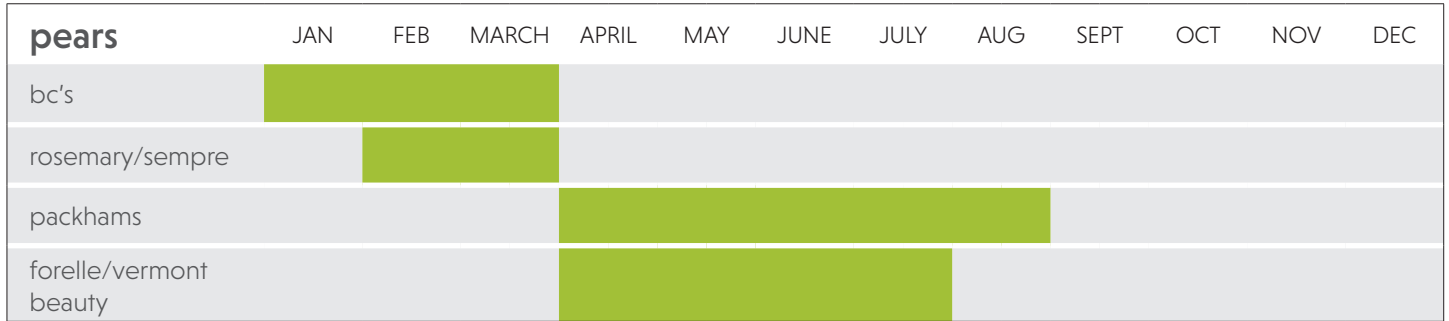

Availability of our pear varieties throughout the year.

FFE is a grower export company that produces and exports fresh produce from its shareholders and non-shareholders throughout South Africa.

➤ Ground Floor, Time Square Building,
Elektron Street, Technopark,
Stellenbosch 7600, South Africa