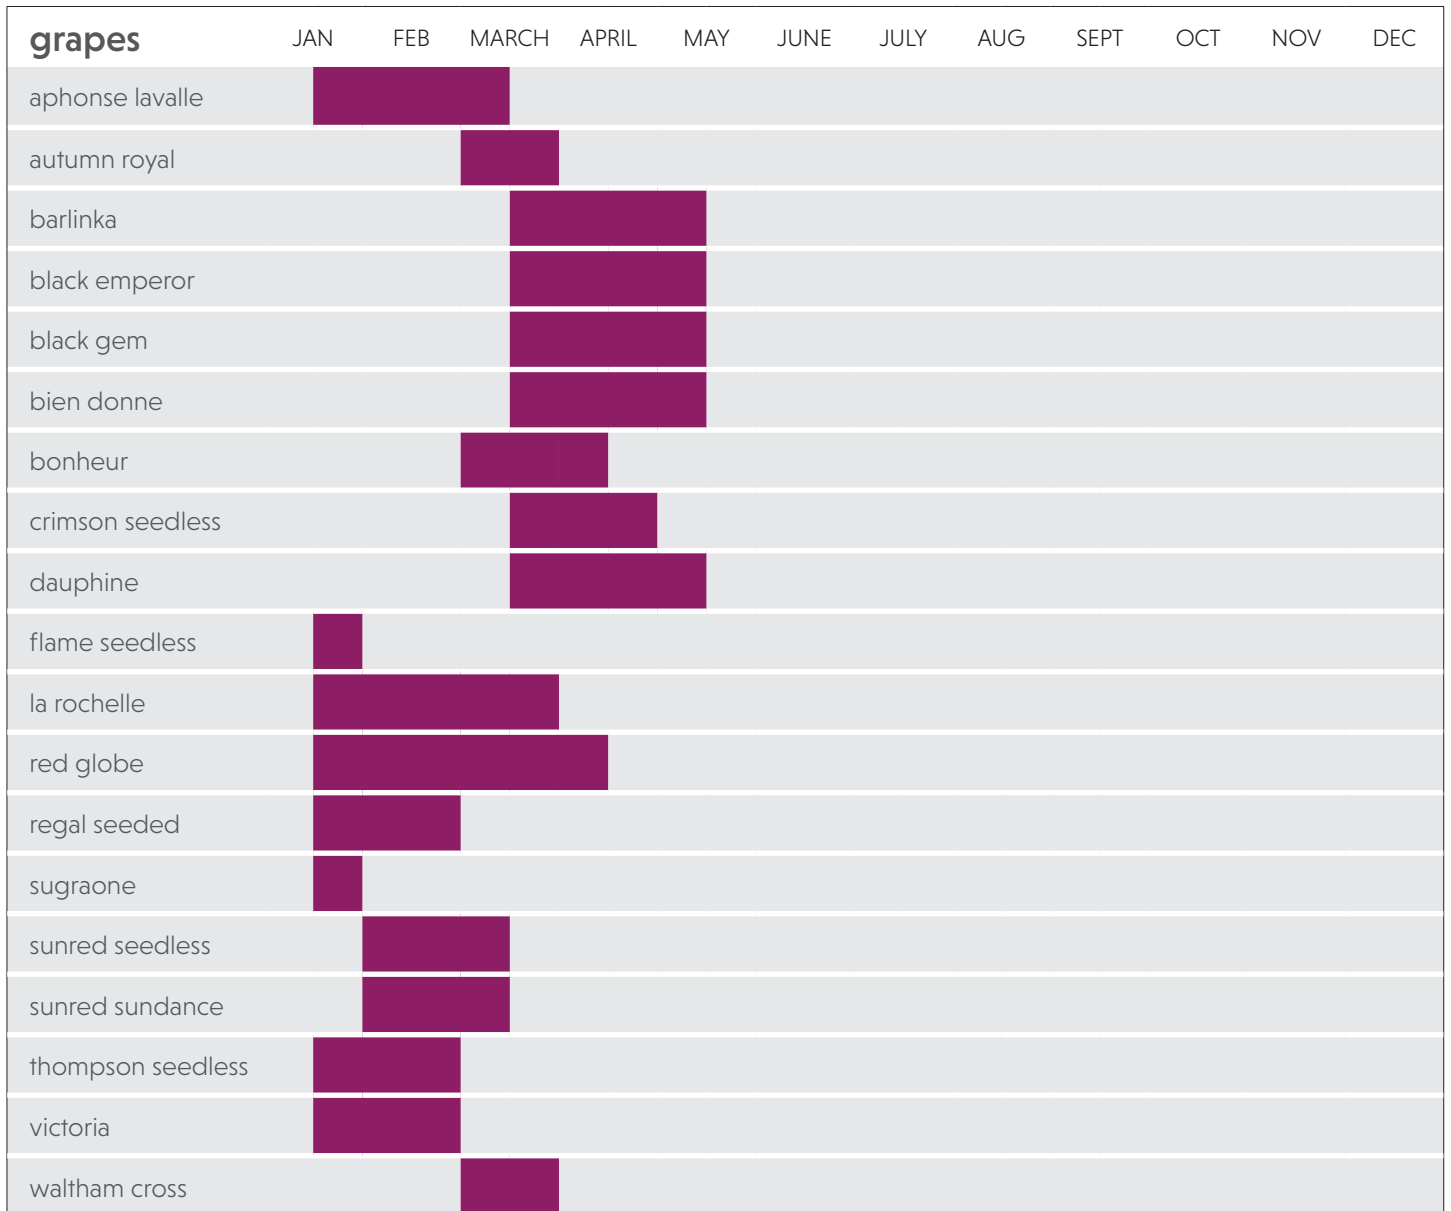

Availability of our grape varieties throughout the year.

FFE is a grower export company that produces and exports fresh produce from its shareholders and non-shareholders throughout South Africa.

Ground Floor, Time Square Building,
Elektron Street, Technopark,
Stellenbosch 7600, South Africa