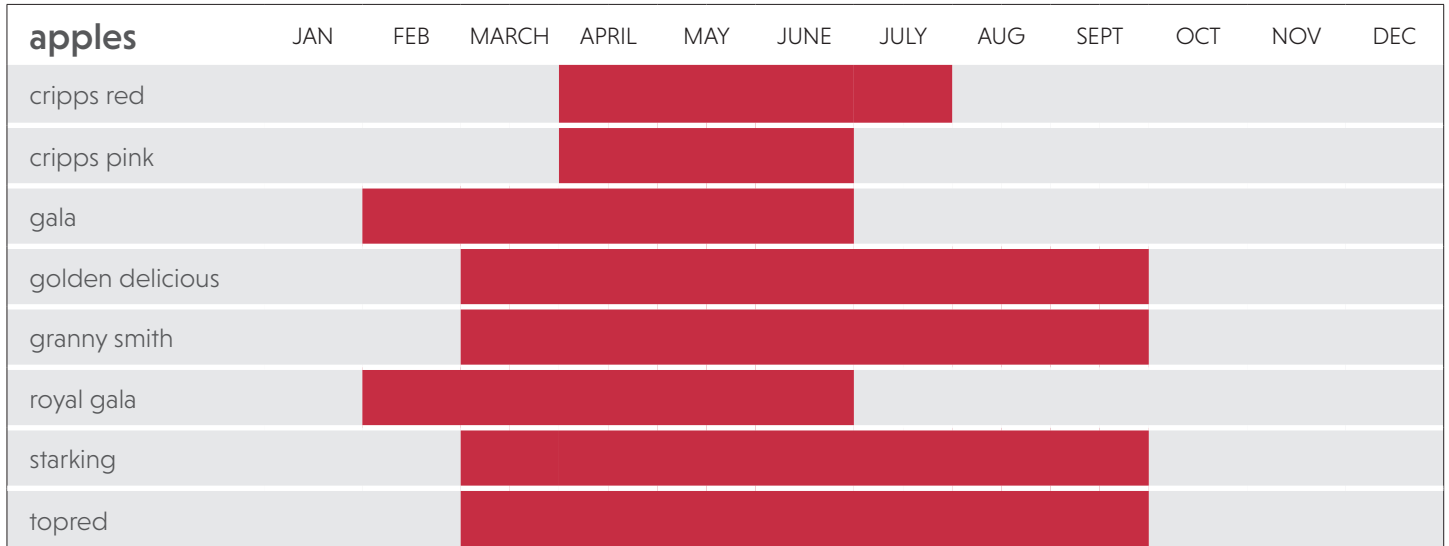

Availability of our apple varieties throughout the year.

FFE is a grower export company that produces and exports fresh produce from its shareholders and non-shareholders throughout South Africa.

➤ Ground Floor, Time Square Building,
Elektron Street, Technopark,
Stellenbosch 7600, South Africa